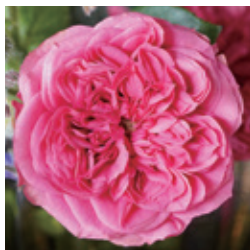

# Macallan & Rosy Pink

*That's sounds attractive*

‘Macallan & Rosy Pink’ is a sister of ‘Red Wine & Rose’, a deep pink rose that goes well with liqueur of ‘The MACALLAN’.

2019年 ジャパンフラワーセレクション  
モーストジョイ  
《特別賞》

#### CHARACTER & COLOUR

Two-tone shades of ruby chocolate wave and froth out from a rich cherry blossom centre to reveal softer pink outer edges. Her deep pink color has a presence that makes her fall in love with her.